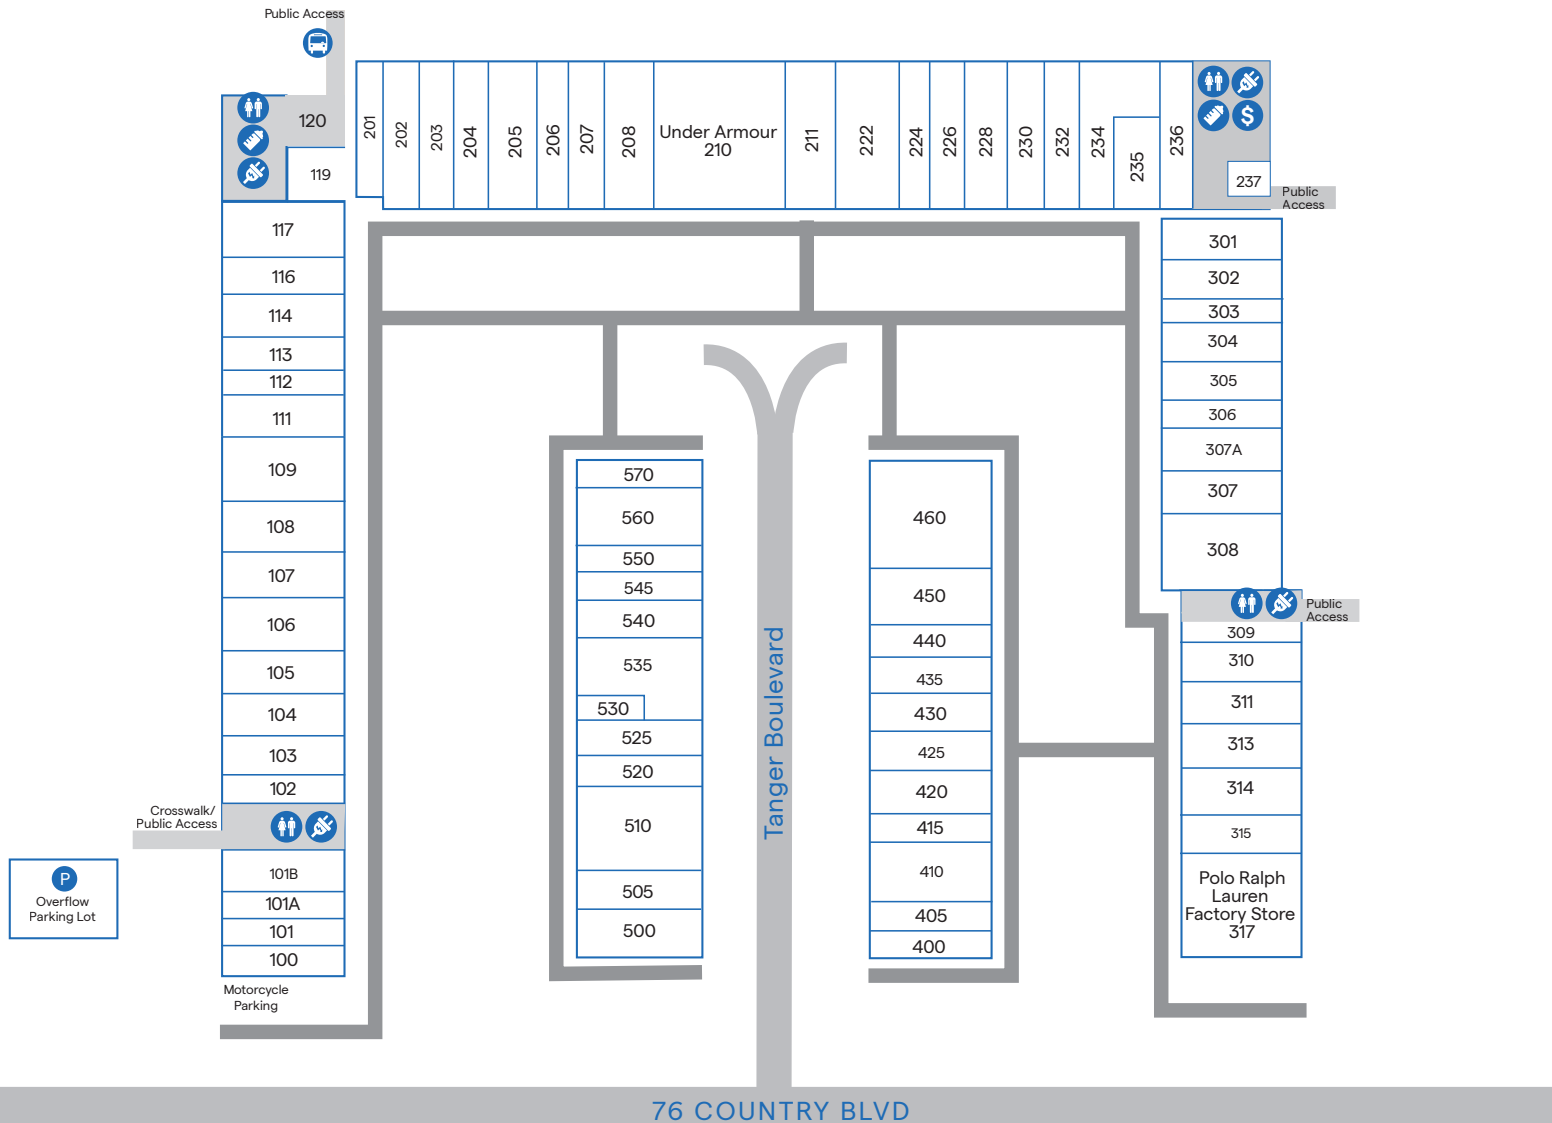

CENTER MAP

SERVICE LEGEND

Restrooms

Mothers' Room

ATM

Charging Station

Bus Loading

ACCESSORIES & JEWELRY